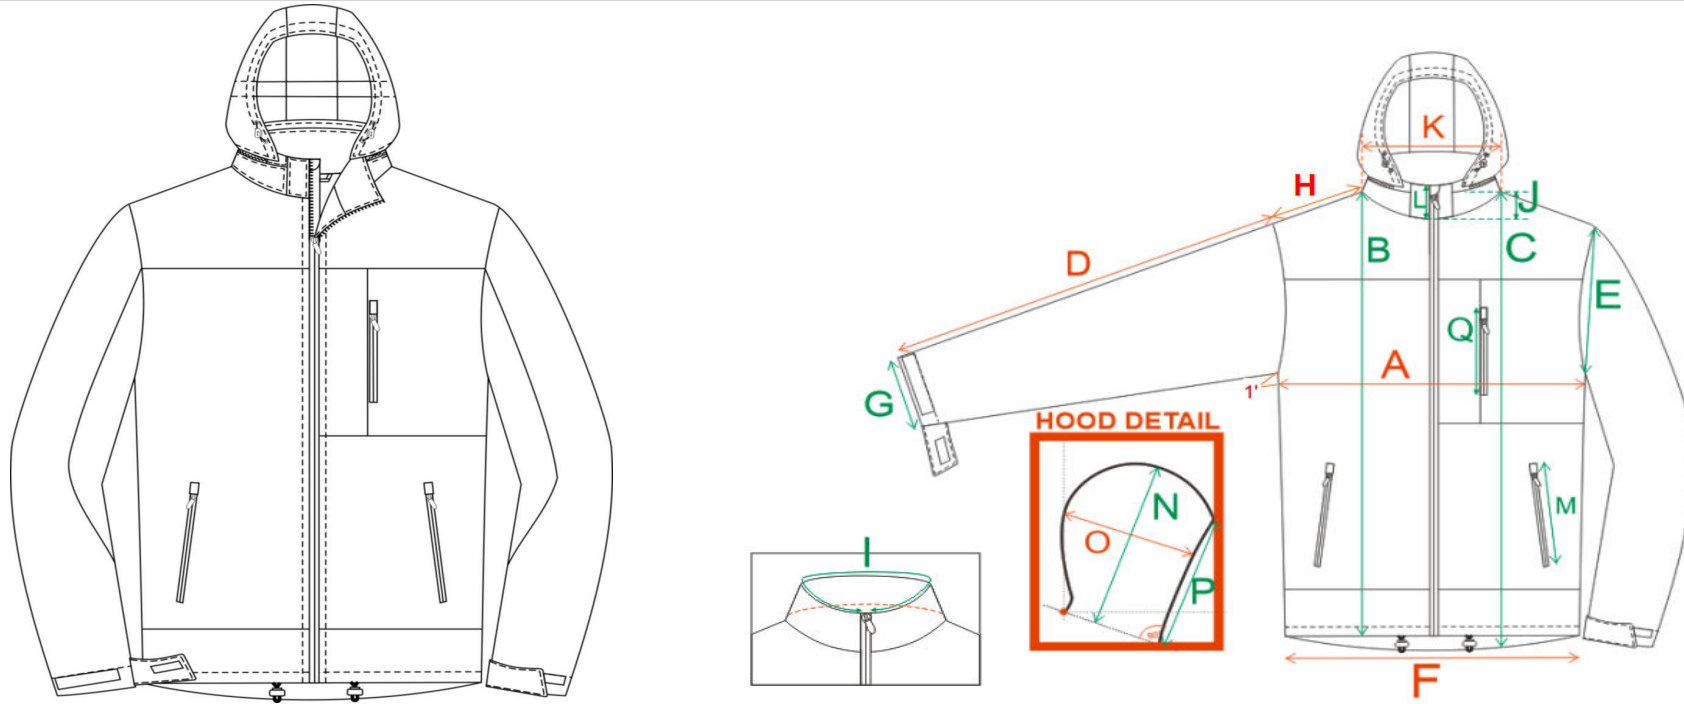

SIZE CHART

STORM PRO 2019

DESCRIPTION: MEN'S JACKET WITH HOOD

(CM)		XS	S	M	L	XL	2XL	3XL	
A	1/2 CHEST (UNDER ARMHOLD 1') 1/2	51.5	55	58.5	62	65.5	69	72.5	
B	FRONT LENGTH (SHOULDER HIGH POINT)	63.5	66.5	69.5	72.5	75.5	78.5	81.5	
C	BACK LENGTH FROM SHOULDER HIGH POINT	66.5	69.5	72.5	75.5	78.5	81.5	84.5	
D	SLEEVE LENGTH FROM SHOULDER POINT	64.5	66	67.5	69	70.5	72	73.5	
E	1/2 ARMHOLD(STRAIGHT) 1/2	25	25.8	26.5	27.3	28	28.8	29.5	
F	1/2 BOTTOM (RELAXED) 1/2	49	52	55	58	61	64	67	
G	1/2 CUFF RELAX 1/2	11.5	12	12.5	13	13.5	14	14.5	
H	1/2 SHOULDER WIDTH	10	10.5	11	11.5	12	12.5	13	
J	NECK DROP FRONT	9.3	9.6	9.9	10.2	10.5	10.8	11.1	
K	NECK OPENING	18.5	19	19.5	20	20.5	21	21.5	
L	COLLAR HEIGHT	6	6	6	7	7	7	7	
I	TOP COLLAR LENGTH	45.5	47	48.5	50	51.5	52	52	
M	POCKET ZIPPER LEGTH	17	17	17	18	18	18	19	
N	HOOD HEIGHT	28	28	29	29	30	30	31	
O	1/2HOOD WIDTH 1/2	25.5	25.5	26	26	26.5	26.5	27	
P	1/2HOOD OPENING LENGTH 1/2	29	29	30	30	31	31	31	
Q	CHEST POCKET ZIPPER LENGTH 前胸口袋拉链长	15	15	17	17	17	17	17	